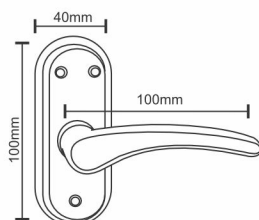

FMPH-002

Finish	SS	Antique	Brass
Material	S.S	M.S	Zinc

FMPH-003

Finish	SS	Antique	Brass
Material	S.S	M.S	Zinc

FBL-004

FBL-005

FALSS-001

Size	10"	12"	14"
Finish	SS	Antique	Brass

FALSS-002

Size	10"	12"	14"
Finish	SS	Antique	Brass

FALSS-003

Size	10"	12"	14"
Finish	SS	Antique	Brass

FALSS-004

Size	10"	12"	14"
Finish	SS	Antique	Brass

FALSS-005

Size	10"	12"	14"
Finish	SS	Antique	Brass

CODE SIZES
FBL01- 2.5 Inch

CODE SIZES
FBL02- 4 Inch

CODE SIZES
FKY- 65mm

CODE

SIZE

FCDR-OSK60	60mm
FCDR-OSK70	70mm
FCDR-OSK80	80mm
FCDR-OSK90	90mm

CODE

SIZE

FCDR-BSK60	60mm
FCDR-BSK70	70mm
FCDR-BSK80	80mm
FCDR-BSK90	90mm

CODE

SIZE

FCDR-COIN60	60mm
FCDR-COIN70	70mm
FCDR-COIN80	80mm
FCDR-COIN90	90mm

CODE

SIZE

FCDR-HLF45	45mm
FCDR-HLF50	50mm

- Solid Brass Body
- Tested To 100,000 Cycles