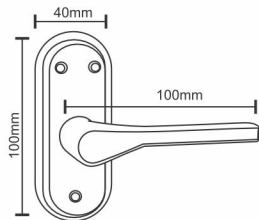

FMPH-002

Finish	SS	Antique	Brass
Material	S.S	M.S	Zinc

FMPH-003

Finish	SS	Antique	Brass
Material	S.S	M.S	Zinc

FBL-004

FBL-005

FALSS-001

Size	10"	12"	14"
Finish	SS	Antique	Brass

CODE SIZES
FBL01- 2.5 Inch

CODE SIZES
FBL02- 4 Inch

CODE SIZES
FKY- 65mm

CODE

SIZE

FCDR-OSK60	60mm
FCDR-OSK70	70mm
FCDR-OSK80	80mm
FCDR-OSK90	90mm

CODE

SIZE

FCDR-BSK60	60mm
FCDR-BSK70	70mm
FCDR-BSK80	80mm
FCDR-BSK90	90mm

CODE

SIZE

FCDR-COIN60	60mm
FCDR-COIN70	70mm
FCDR-COIN80	80mm
FCDR-COIN90	90mm

CODE

SIZE

FCDR-HLF45	45mm
FCDR-HLF50	50mm

- Solid Brass Body
- Tested To 100,000 Cycles