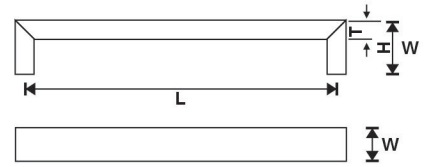

Size	8"	10"	12"
Finish	SS	Antique	Black

FPH-103