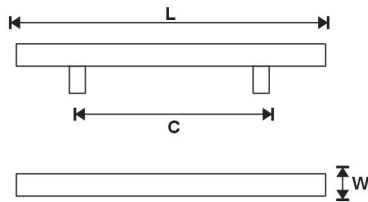

Size	8"	10"	12"
Finish	SS	Antique	Black

FPH-102