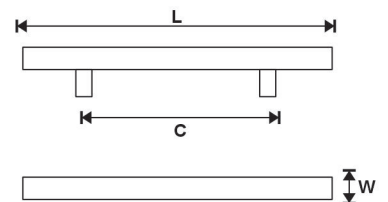

Size	8"	10"	12"
Finish	SS	Antique	Black