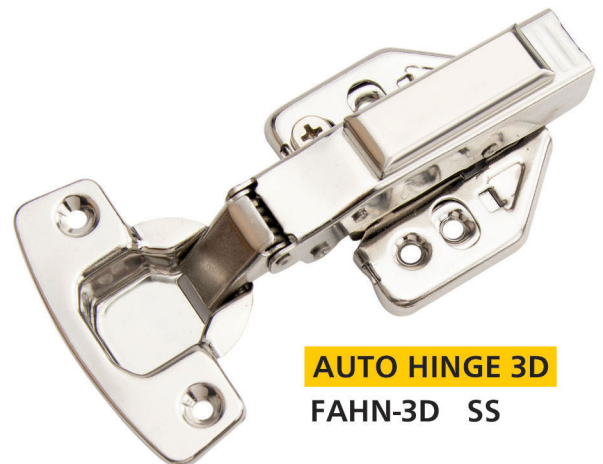

FPH-104

Size	8"	10"	12"
Finish	SS	Antique	Black

SIZE- 4*3*3
FHIN-BB433 SS304

AUTO HINGE 2D
FAHN-2D SS

SIZE- 4*2.5*3
FHIN-BB42.53 SS304

AUTO HINGE 3D
FAHN-3D SS

FTB-001

Size	4"	6"	8"
	10"	12"	18"
Finish	SS	Antique	Black