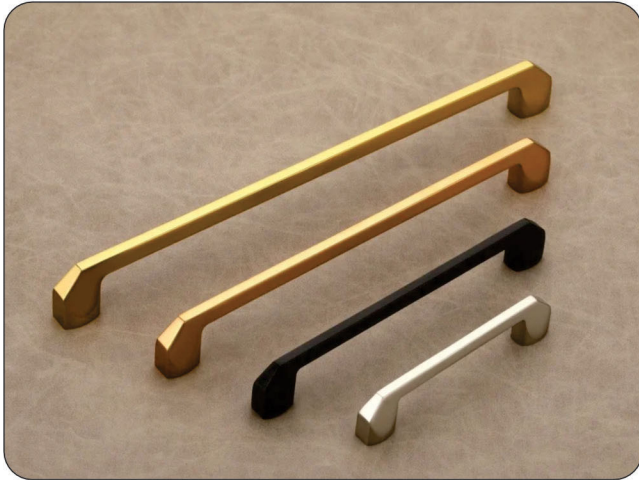

FCDR-BSK60	60mm
FCDR-BSK70	70mm
FCDR-BSK80	80mm
FCDR-BSK90	90mm

CODE

SIZE

FCDR-COIN60	60mm
FCDR-COIN70	70mm
FCDR-COIN80	80mm
FCDR-COIN90	90mm

CODE

SIZE

FCDR-HLF45	45mm
FCDR-HLF50	50mm

- Solid Brass Body
- Tested To 100,000 Cycles

- Top Pins Made Of Solid Brass
- Supplied With Ss 304 Boit

- Each Side 4 Anti Drill Pins
- Master Key Available

Finish: SS, SB, PB, PC, AB, BLK

FCH-001	Size	4"	8"	10"	10"
	Finish	SS	Antique	R/G	B/G

FCH-002	Size	4"	8"	10"	10"
	Finish	SS	Antique	R/G	B/G