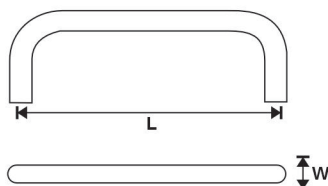

- Top Pins Made Of Solid Brass
- Supplied With Ss 304 Boit

- Each Side 4 Anti Drill Pins
- Master Key Available

Finish: SS, SB, PB, PC, AB, BLK

FCH-001	Size	4"	8"	10"	10"
	Finish	SS	Antique	R/G	B/G

FCH-002	Size	4"	8"	10"	10"
	Finish	SS	Antique	R/G	B/G

FCP-003
CABINET PULLER

FCK-004
CABINET KNOB

FPH-101

Size	8"	10"	12"
Finish	SS	Antique	Black

FPH-102

Size	8"	10"	12"
Finish	SS	Antique	Black

FPH-103

Size	8"	10"	12"
Finish	SS	Antique	Black